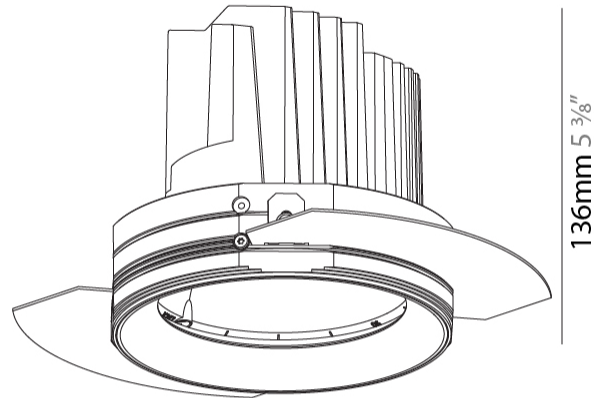

ELECTRICAL

Lamp Type: LED (Zhaga Standard)
Input Wattage (W): 28.6
Total Output Wattage (W): 26.4
Dimming: Tri-Mode (Non-Dimming and Phase Dimming (120Vac only) and 0-10V Dimming)
Driver Included: No
Driver Location: Recessed Housing
Driver Type: Constant Current - Universal
Driver Class: Class 2
Housing: See components
Input Voltage (V): 120 - 277
Constant Current (MA): 700

LED

Number of LEDs: 1
Color Temperature (°K): 2700 / 3000 / 3500 / 4000
Max. Delivered Lumen (lm): 2030 / 2080 / 2185 / 2230
Nominal Lumen (lm): 3210 / 3290 / 3459 / 3530
CRI: >90 CRI
Efficiency (%): 63.1 / 61.5 / 63.2
Lamp Life (hrs): 50000
Upon Request: RGB-W Tunable White Special Color Temperature Special LED

OPTICAL

Reflector°: 20 / 25 / 40
Adjustability: Rotational 355°; Tilt 30°
Upon Request: Special Beam Angles

RATINGS AND CERTIFICATIONS

Zaneen Group Inc. © 2024, T 1800-388-3382, F 416-247-9319, www.zaneen.com
Certified By: Certified for North American Standards
Available for International specifications by adding "INT" at the end of the existing Model #. For assistance on 'custom' specifications, contact zteam@zaneen.com.
IP Rating: IP20
If a conflict occurs to supply the best product, we reserve the right to change specifications or materials without notice. The most recent specification sheets are found at zaneen.com